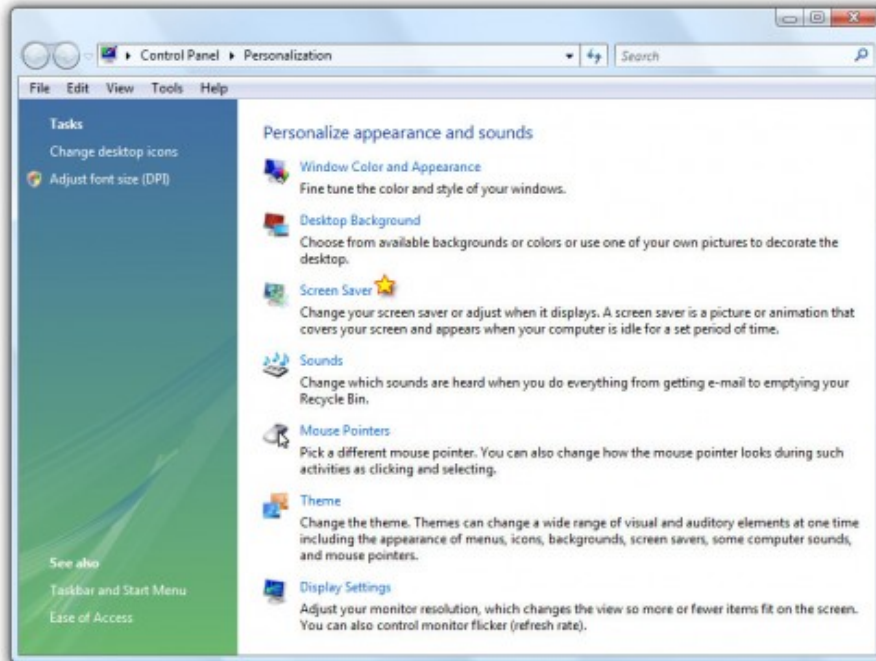

Installation of Screensaver

- Extract the contents of the screensaver **ZIP** file
- When installing the “**C7 Corvette Screensaver.exe**” file, run the file by double clicking on the file name in the Explorer or by selecting “Run” from the Taskbar’s Start menu.
- The recommended install directory is: **C:\Windows**

Right click on your **DESKTOP** and select **PERSONALIZE**.

Choose the **SCREEN SAVER**.

Click on the **SETTINGS** button.

The viewing sequence is set to **RANDOMIZE** a new picture every 5 seconds. The images will appear in an undetermined order. Some images may repeat before all are displayed.