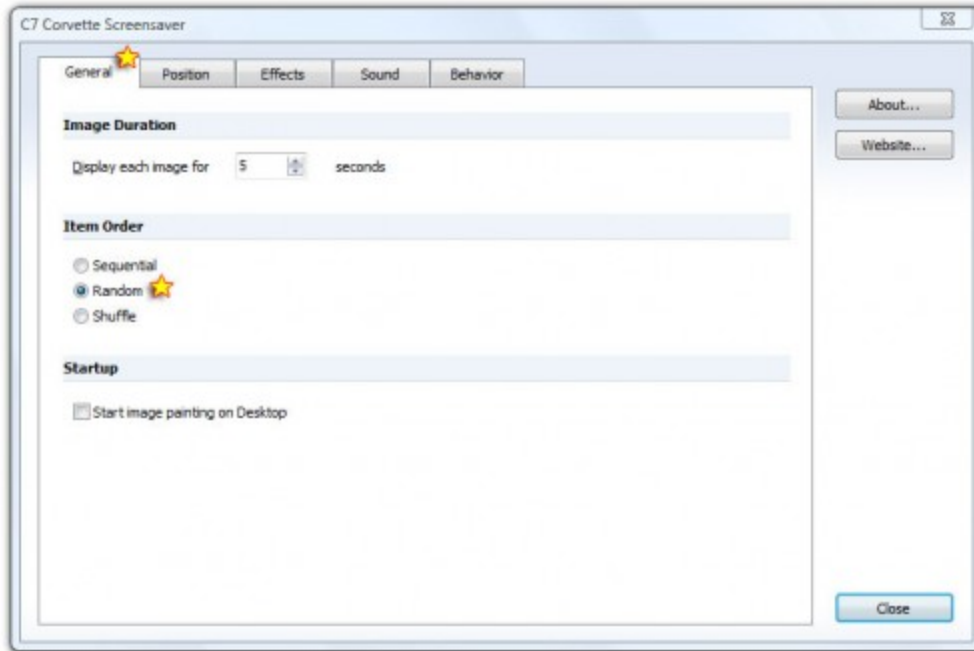

Right click on your **DESKTOP** and select **PERSONALIZE**.

Choose the **SCREEN SAVER**.

Click on the **SETTINGS** button.

The viewing sequence is set to **RANDOMIZE** a new picture every 5 seconds. The images will appear in an undetermined order. Some images may repeat before all are displayed.