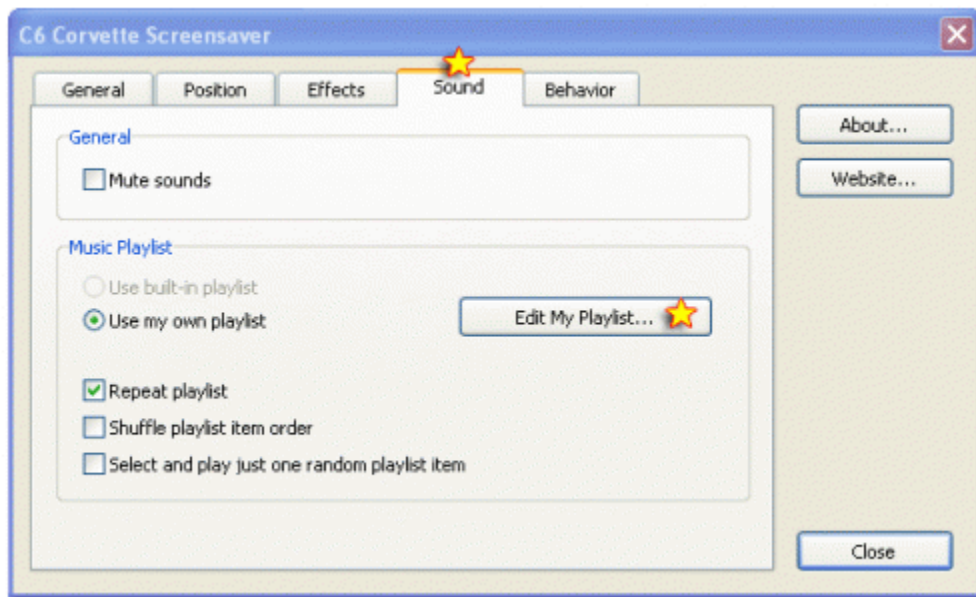

SOUND is not included, but you have a choice of selecting your own music from your computer hard drive.