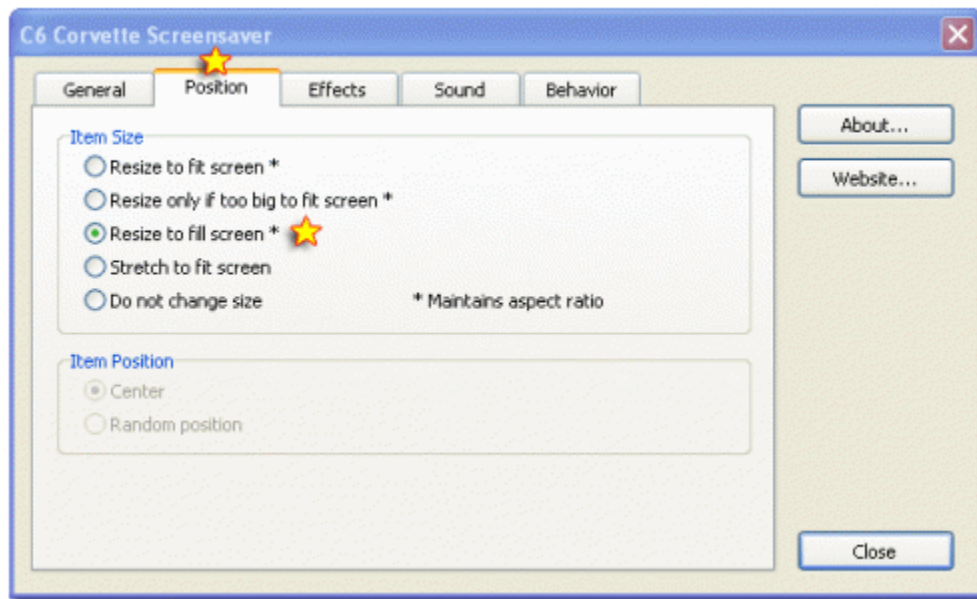

The viewing sequence is set to **RANDOMIZE** a new picture every 5 seconds. The images will appear in an undetermined order. Some images may repeat before all are displayed.

If you decide to select **SEQUENTIAL**, this will show all the images in a predefined order.

The default image size is **RESIZE TO FILL SCREEN**.

This yields full screen viewing for all of the images in 8:5 ratio monitors (including 16:10 widescreen HD).

For older monitors (4:3 aspect ratio) and some HD monitors (16:9 ratio), cropping may occur.

To prevent cropping, we suggest **Resize to FIT screen**.