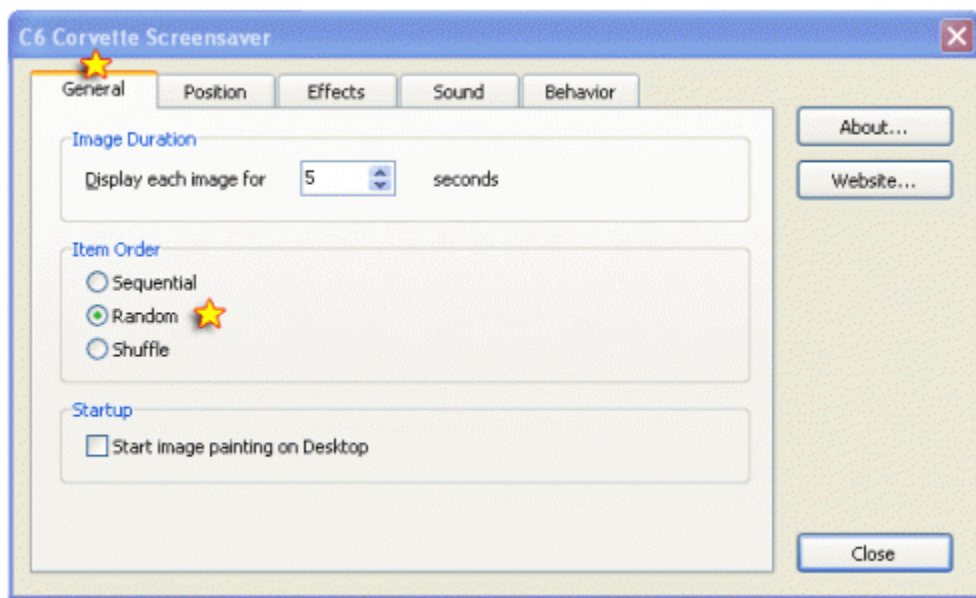

## *Installation of Screensaver*

- Extract the contents of the screensaver **ZIP** file
- When installing the “**NCM Screensaver.exe**” file, run the file by double clicking on the file name in the Explorer or by selecting “Run” from the Taskbar’s Start menu.
- The recommended install directory is: **C:\Windows**

## *Uninstalling the Screensaver*

- Select: **Start** —> **Programs** -> **C6 Corvette Screensaver** —> **Uninstall**
- Optionally, you can remove the screensaver from the **Control Panel**

---

## *Changing Screensaver Properties*

Right click on your **DESKTOP** and select **PROPERTIES**.

Choose the **SCREEN SAVER** tab, then click on the **SETTINGS** button.

The viewing sequence is set to **RANDOMIZE** a new picture every 5 seconds. The images will appear in an undetermined order. Some images may repeat before all are displayed.