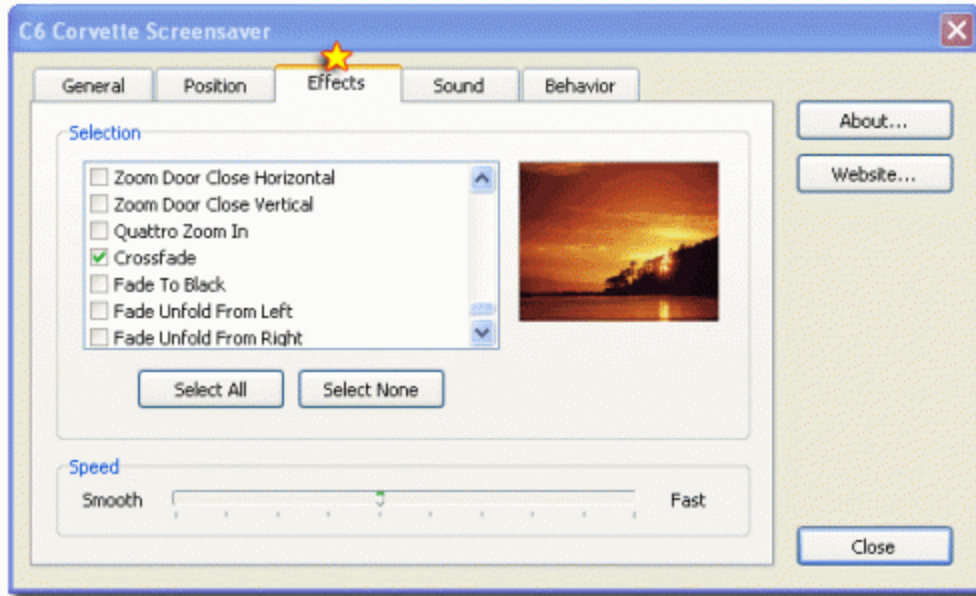

## *Changing Screensaver Properties*

Right click on your **DESKTOP** and select **PROPERTIES**.

Choose the **SCREEN SAVER** tab, then click on the **SETTINGS** button.

The viewing sequence is set to **RANDOMIZE** a new picture every 5 seconds. The images will appear in an undetermined order. Some images may repeat before all are displayed.

If you decide to select **SEQUENTIAL**, this will show all the images in a predefined order.

The default image size is **RESIZE TO FILL SCREEN**.

This yields full screen viewing for all of the images in 8:5 ratio monitors (including 16:10 widescreen HD).

For older monitors (4:3 aspect ratio) and some HD monitors (16:9 ratio), cropping may occur.

To prevent cropping, we suggest **Resize to FIT screen**.

You have a choice of 120 smooth image **EFFECTS** between slides. The default is **Crossfade**.