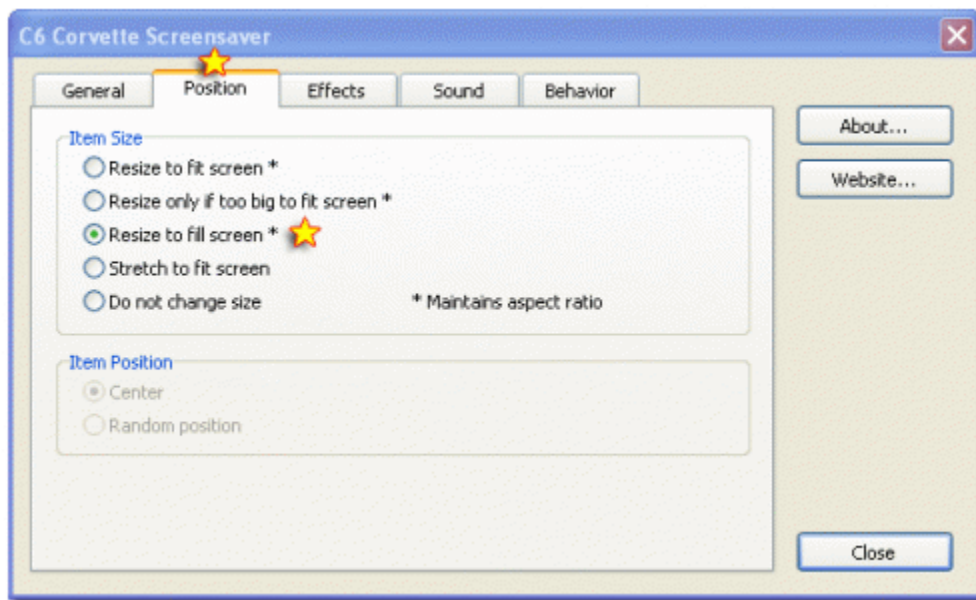

The viewing sequence is set to **RANDOMIZE** a new picture every 5 seconds. The images will appear in an undetermined order. Some images may repeat before all are displayed.

If you decide to select **SEQUENTIAL**, this will show all the images in a predefined order.

The default image size is **RESIZE TO FILL SCREEN**. This yields full screen viewing for all of the images in 8:5 ratio monitors (including 16:10 widescreen HD).

For older monitors (4:3 aspect ratio) and some HD monitors (16:9 ratio), cropping may occur.

To prevent cropping, we suggest **Resize to FIT screen**.