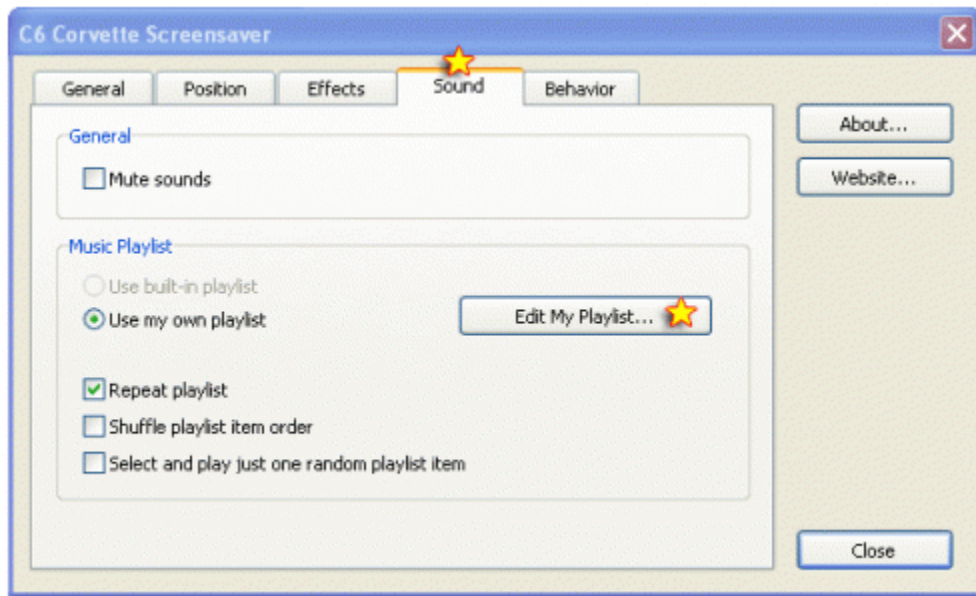

Right click on your **DESKTOP** and select **PROPERTIES**.

Choose the **SCREEN SAVER** tab, then click on the **SETTINGS** button.

The viewing sequence is set to **RANDOMIZE** a new picture every 5 seconds. The images will appear in an undetermined order. Some images may repeat before all are displayed.

If you decide to select **SEQUENTIAL**, this will show all the images in a predefined order.

The default image size is **RESIZE TO FILL SCREEN**. This yields full screen viewing for all of the images in 8:5 ratio monitors (including 16:10 widescreen HD).

SOUND is not included, but you have a choice of selecting your own music from your computer hard drive.

EXIT CONDITIONS can be customized to your own preference.

=====
LEGAL

THE NATIONAL CORVETTE MUSEUM RETAINS EXCLUSIVE COPYRIGHTS TO THIS SCREENSAVER. DO NOT COPY OR REDISTRIBUTE ANY PORTION OF THIS PROGRAM WITHOUT THE EXPRESSED, WRITTEN PERMISSION OF THE NCM.