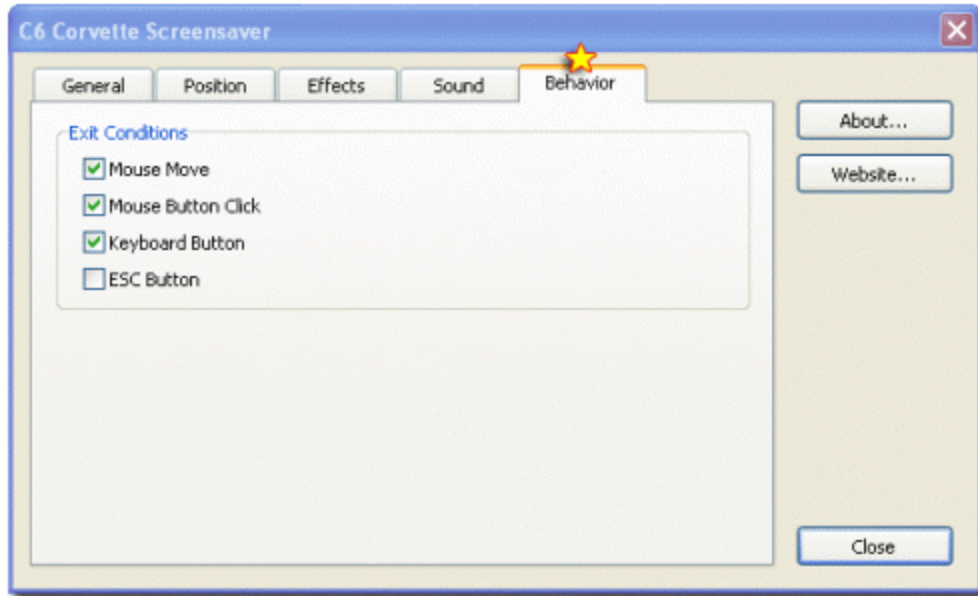

For older monitors (4:3 aspect ratio) and some HD monitors (16:9 ratio), cropping may occur.

To prevent cropping, we suggest **Resize to FIT screen**.

You have a choice of 120 smooth image **EFFECTS** between slides. The default is **Crossfade**.

SOUND is not included, but you have a choice of selecting your own music from your computer hard drive.

EXIT CONDITIONS can be customized to your own preference.

=====
LEGAL

THE NATIONAL CORVETTE MUSEUM RETAINS EXCLUSIVE COPYRIGHTS TO THIS SCREENSAVER. DO NOT COPY OR REDISTRIBUTE ANY PORTION OF THIS PROGRAM WITHOUT THE EXPRESSED, WRITTEN PERMISSION OF THE NCM.