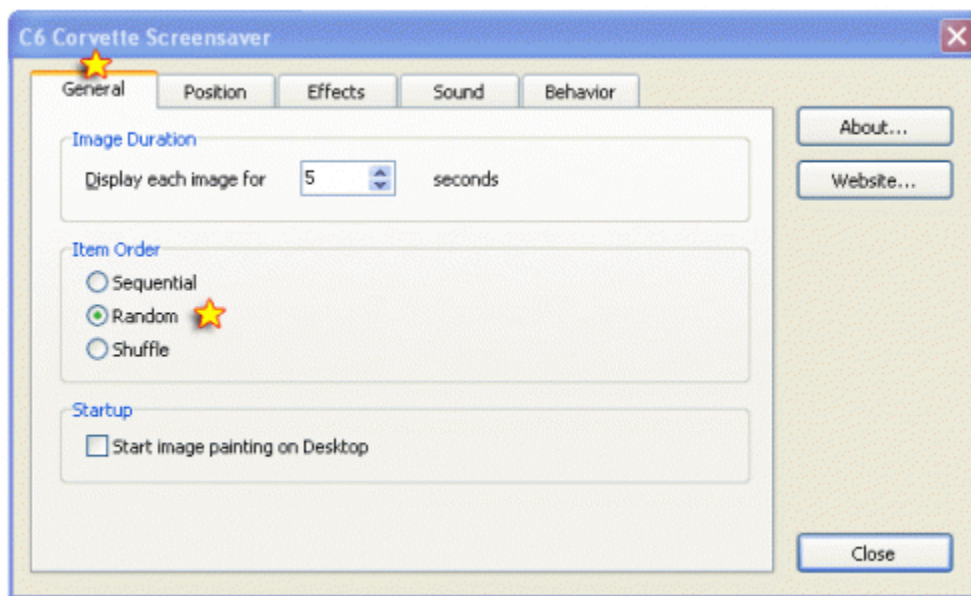

Installation of Screensaver

- Extract the contents of the screensaver **ZIP** file
- When installing the “**Corvette Screensaver C1-C6.exe**” file, run the file by double clicking on the file name in the Explorer or by selecting “Run” from the Taskbar’s Start menu.
- The recommended install directory is: **C:\Windows**

Uninstalling the Screensaver

- Select: **Start** —> **Programs** -> **Corvette Screensaver C1-C6.exe** —> **Uninstall**
- Optionally, you can remove the screensaver from the **Control Panel**

Changing Screensaver Properties

Right click on your **DESKTOP** and select **PROPERTIES**.

Choose the **SCREEN SAVER** tab, then click on the **SETTINGS** button.

The viewing sequence is set to **RANDOMIZE** a new picture every 5 seconds. The images will appear in an undetermined order. Some images may repeat before all are displayed.