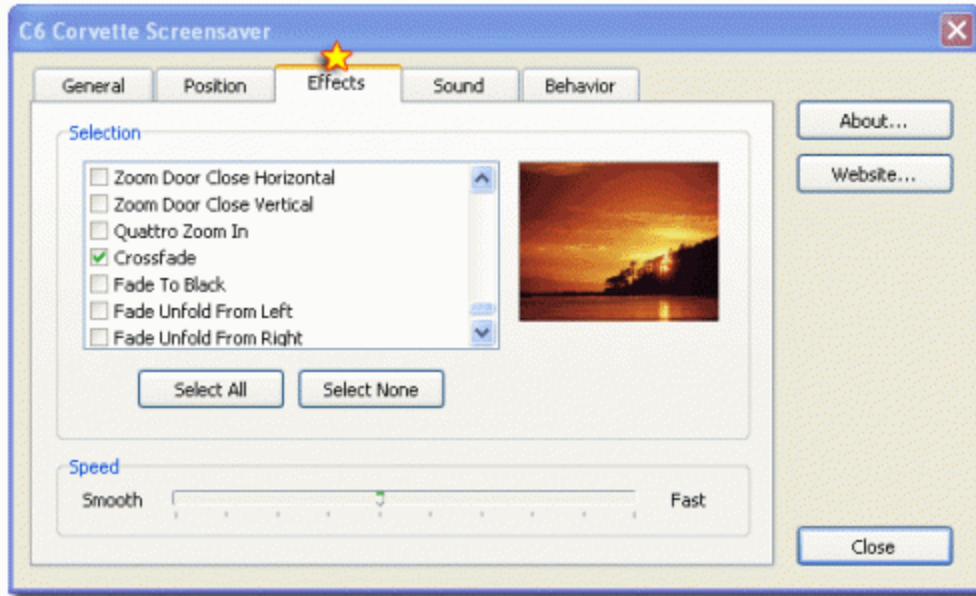

You have a choice of 120 smooth image **EFFECTS** between slides. The default is **Crossfade**.