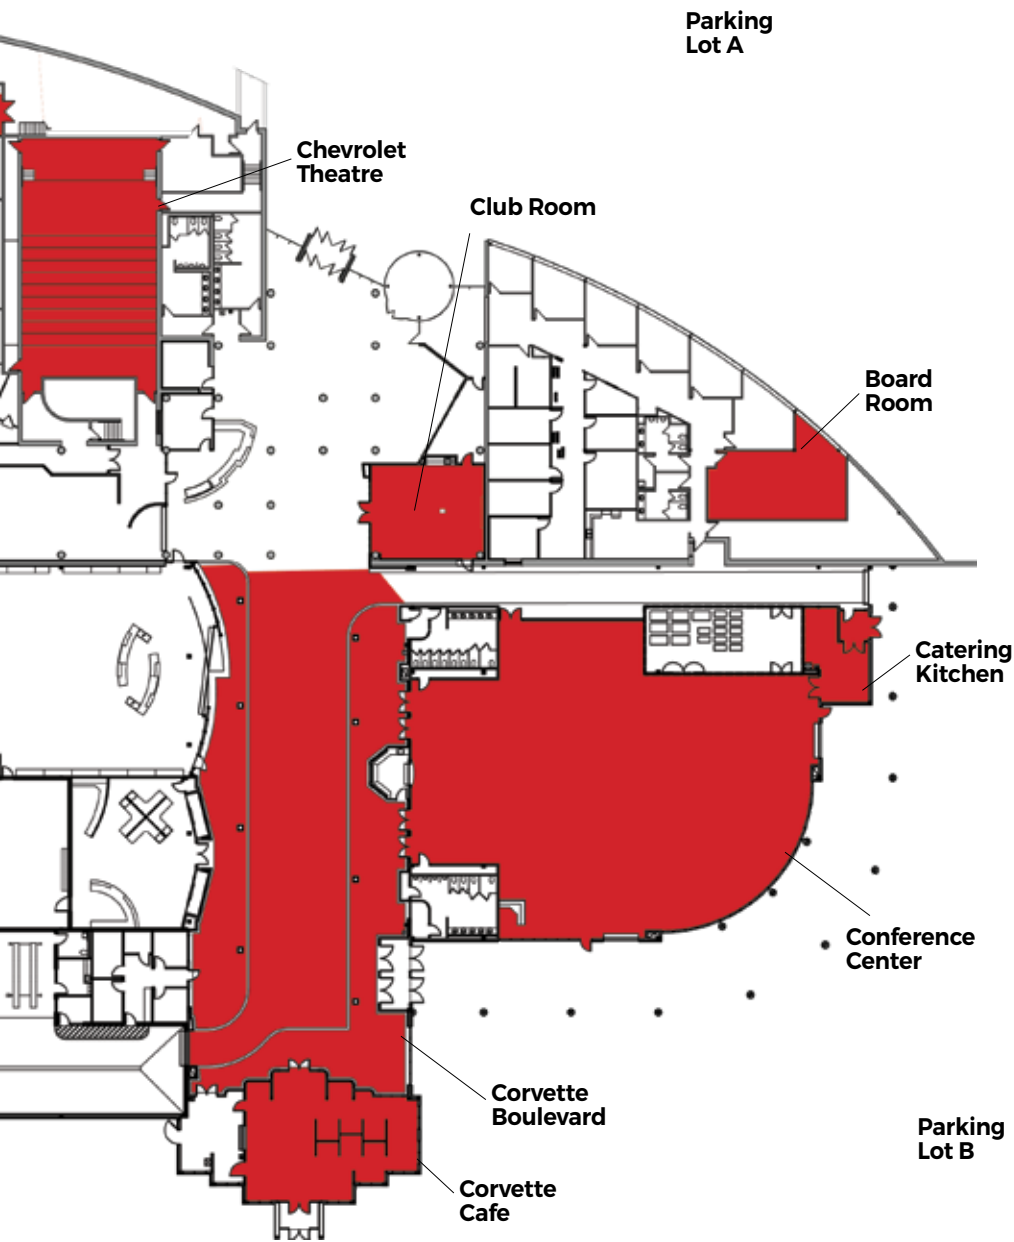

Convenient Location

The Museum is visible from I-65 and easy for travelers to reach.

CONFERENCE CENTER

Banquet seating for 500 plus a: prep kitchen, 12' x 24' portable stage with lighting, bar area, two overhead doors, quality sound system with mics and two projectors with screens.

CORVETTE CLUB ROOM & BOARD ROOM

With total room capacity for 70 and 35 people respectively, these more intimate spaces are perfect for business meetings, break-out rooms for large functions, event hospitality, bridal showers, rehearsal dinners or holding rooms for your bridal party to get ready.

FACILITY MAP

Truck Lot

Nostalgia Area

Skydome

Ampitheater

Parking Lot A

Chevrolet Theatre

Club Room

Board Room

Catering Kitchen

Conference Center

Corvette Boulevard

Corvette Cafe

Parking Lot B

Parking Lot C

RENTAL SPACES