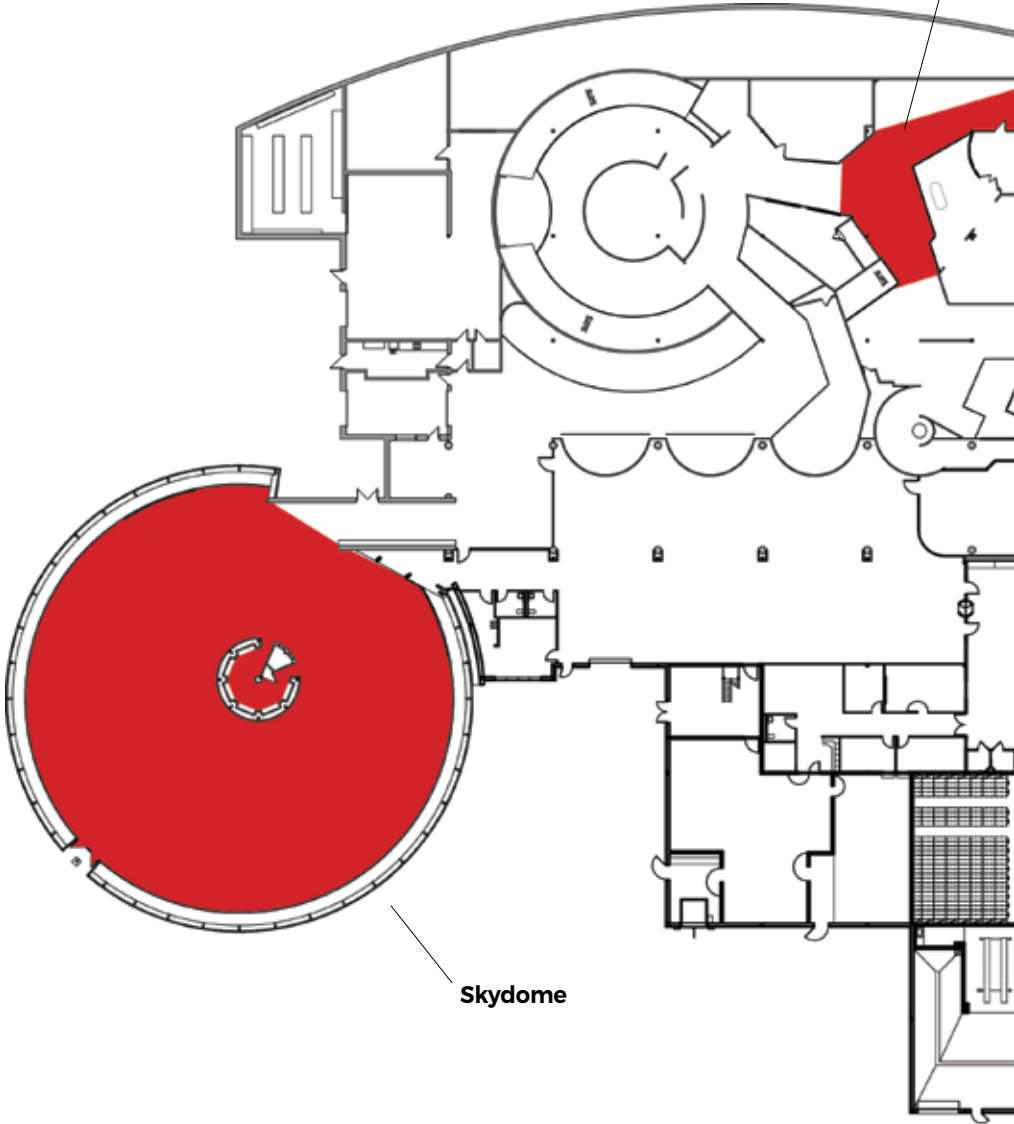

Convenient Location

The Museum is visible from I-65 and easy for travelers to reach.

CONFERENCE CENTER

Banquet seating for 500 plus a: prep kitchen, 12' x 24' portable stage with lighting, bar area, two overhead doors, quality sound system with mics and two projectors with screens.

CORVETTE CLUB ROOM & BOARD ROOM

With total room capacity for 70 and 35 people respectively, these more intimate spaces are perfect for business meetings, break-out rooms for large functions, event hospitality, bridal showers, rehearsal dinners or holding rooms for your bridal party to get ready.

FACILITY MAP

Truck Lot

Nostalgia Area

Skydome

Ampitheater

Parking Lot A

Chevrolet Theatre

Club Room